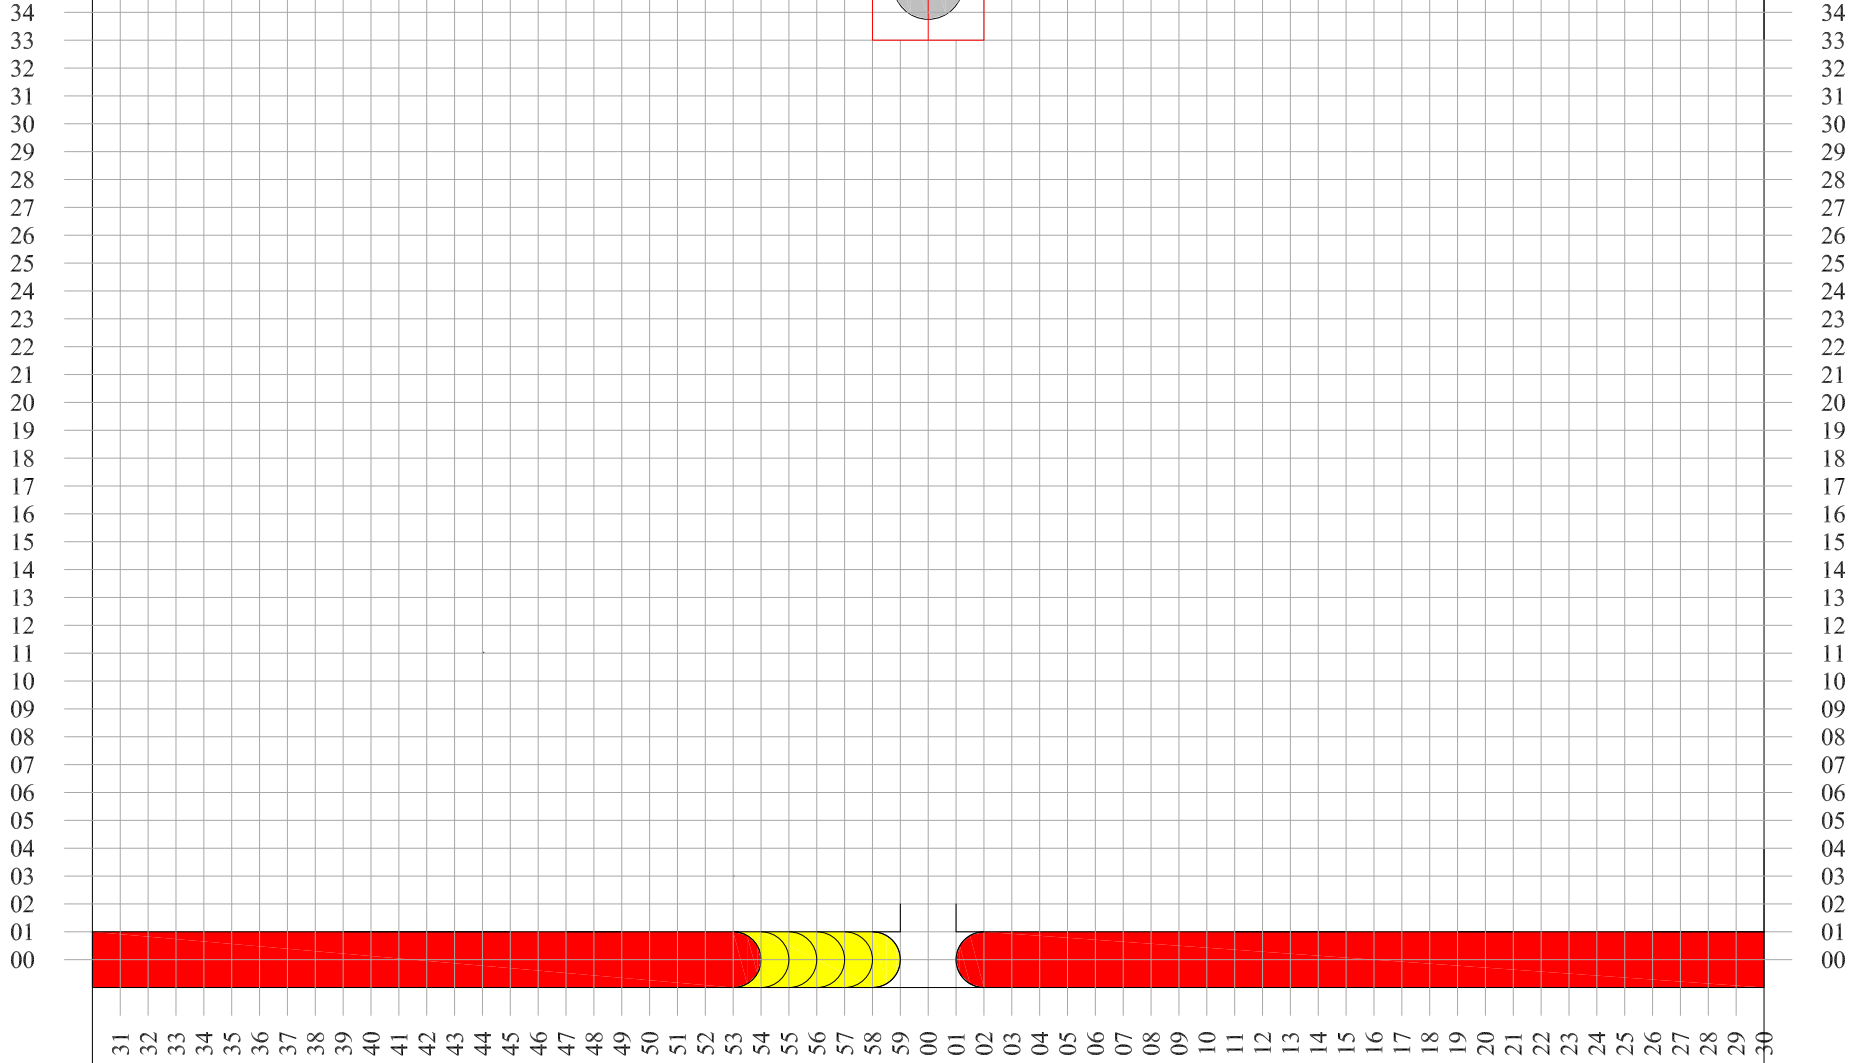

REVOMAZE Lite (Template)

Copyright (c) Ashton Pitt Ltd 2008-2024 All Rights Reserved.

← Y-Axis →

↑ Z-Axis ↓